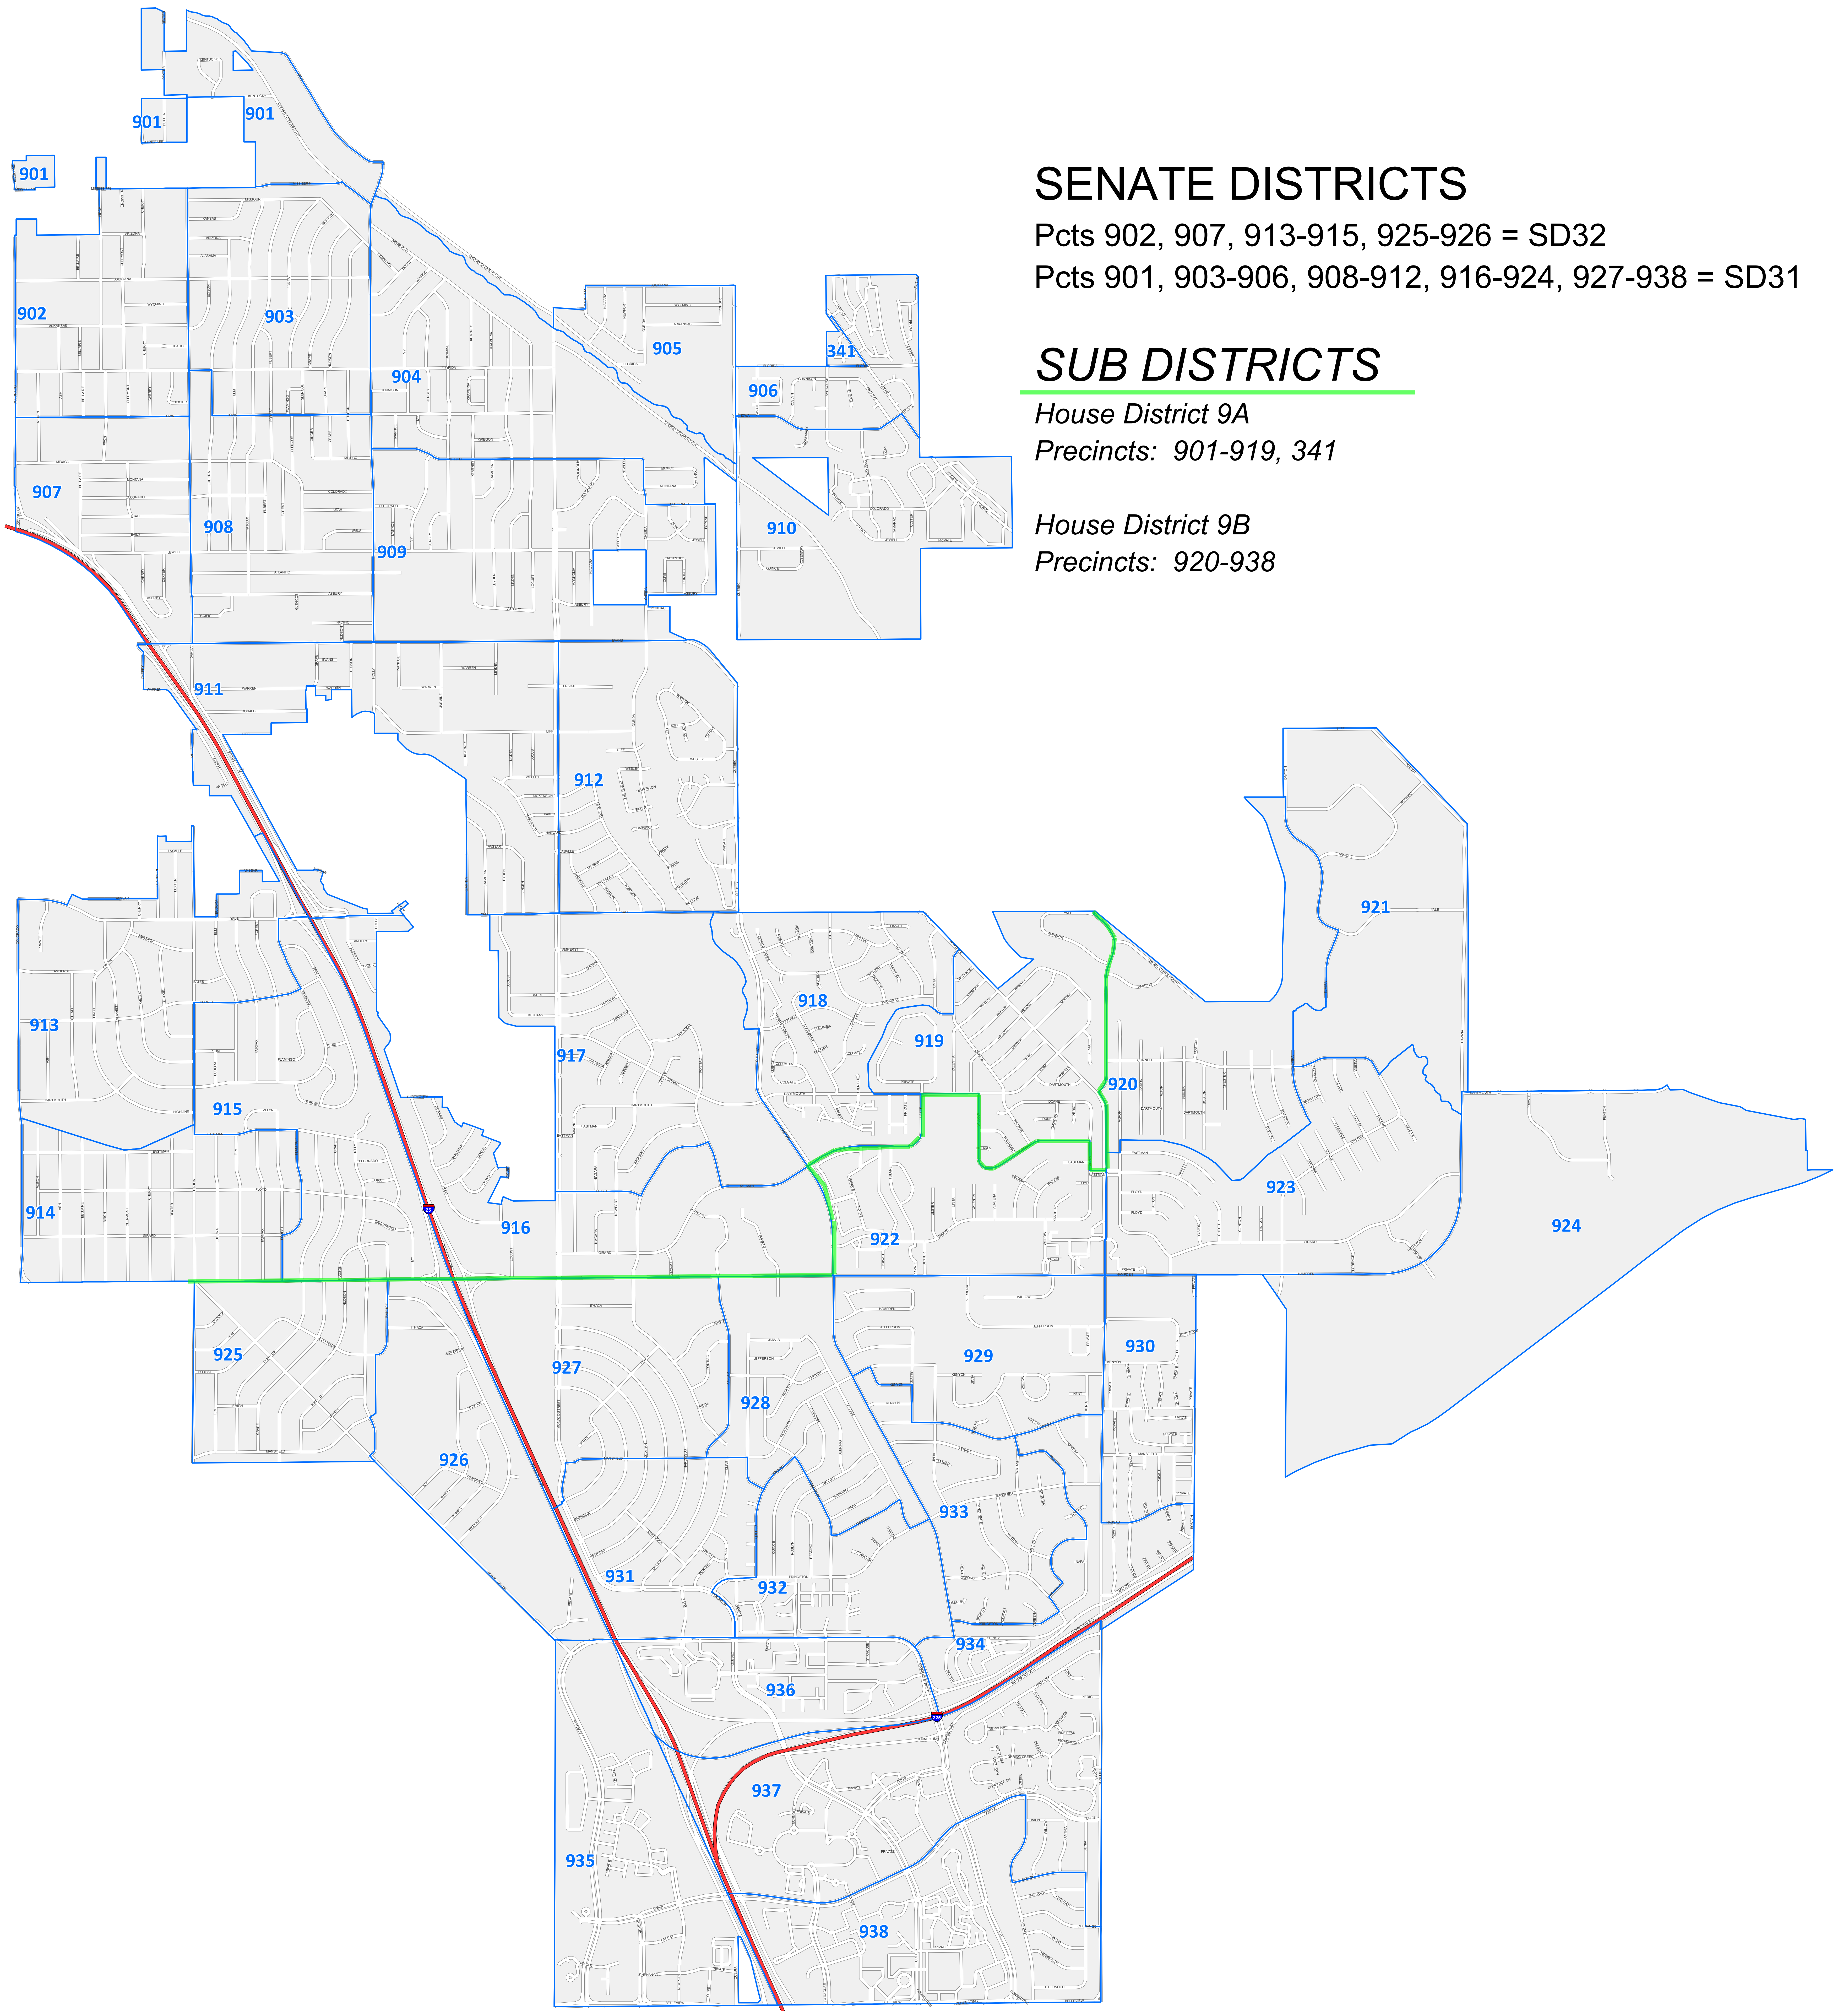

Denver Elections Division

SENATE DISTRICTS

Pcts 902, 907, 913-915, 925-926 = SD32

Pcts 901, 903-906, 908-912, 916-924, 927-938 = SD31

SUB DISTRICTS

House District 9A

Precincts: 901-919, 341

House District 9B

Precincts: 920-938

Map Prepared by the Denver Elections Division
January, 2012

State House
Districts 9 & 41

Precincts

Streets

Interstates